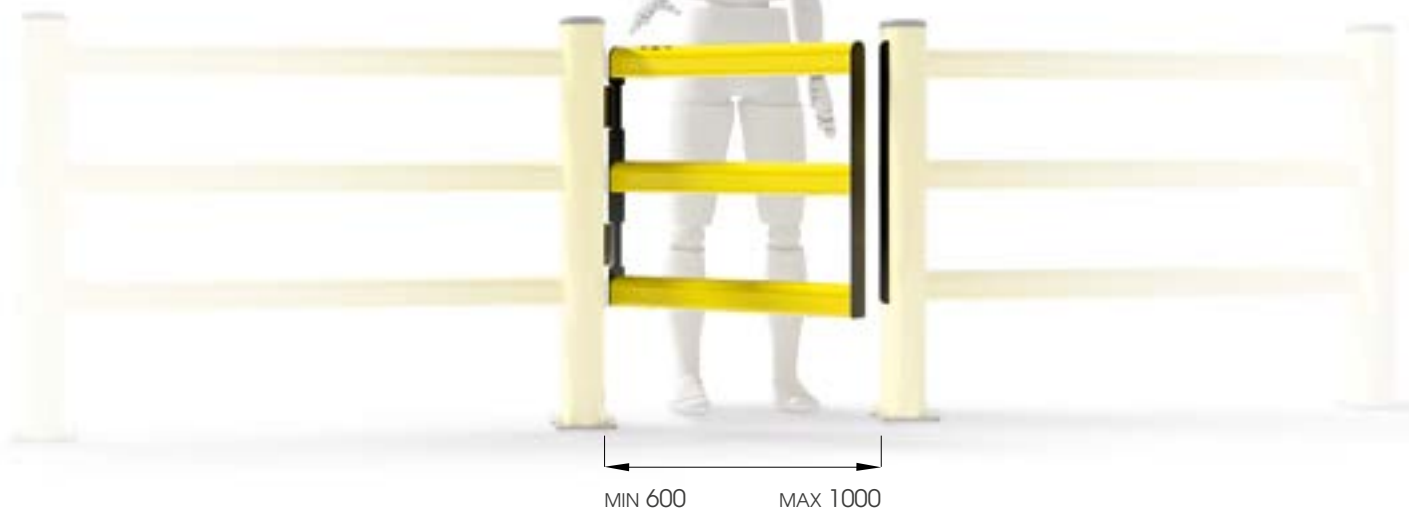

DOOR PEDESTRIAN 150

DIFFERENT SIZES ON REQUEST

NEW SWING OPENING

DP 150 ONE WAY

Packing Colour **to be defined**
 Colour **M**

Equipped with accessories

DP 150 SWING

Packing Colour **to be defined**
 Colour **M**

Equipped with accessories

DP 150 SWING DOUBLE

Packing Colour **to be defined**
 Colour **M**

Equipped with accessories