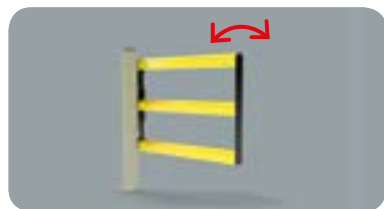

DOOR PEDESTRIAN 150

DIFFERENT SIZES ON REQUEST

NEW SWING OPENING

DP 150 ONE WAY

Packing Colour **to be defined**
 Colour **M**

Equipped with accessories

DP 150 SWING

Packing Colour **to be defined**
 Colour **M**

Equipped with accessories

DP 150 SWING DOUBLE

Packing Colour **to be defined**
 Colour **M**

Equipped with accessories