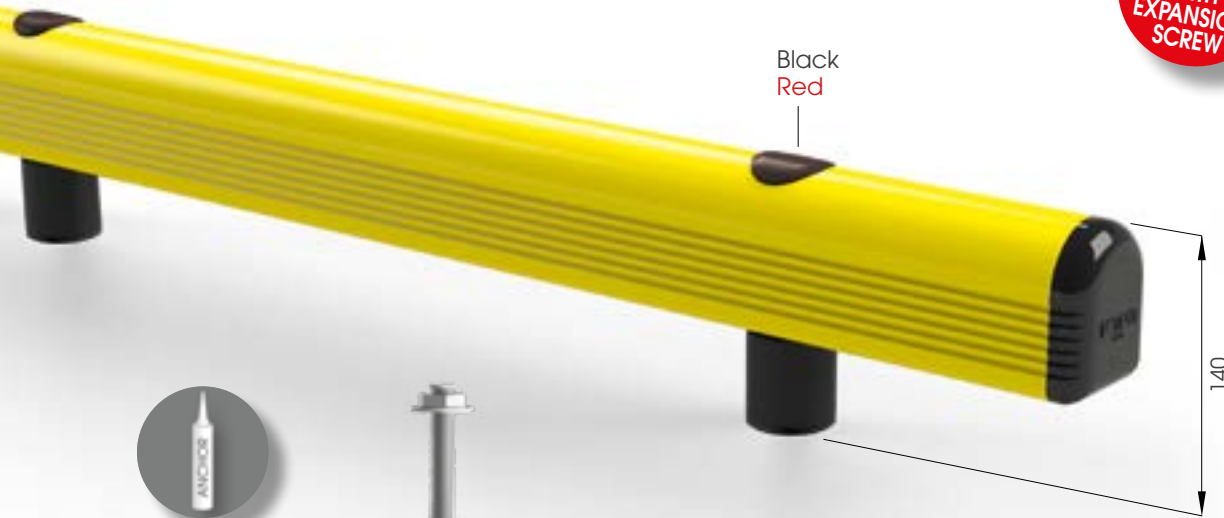

Guard Rails

GUARD RAIL 90

**QUICK
INSTALLATION
WITH
EXPANSION
SCREW**

**M16
GALVANISED STEEL**

ALTERNATIVE FIXING
HIGH RESISTANCE WITH RESIN

**M16
STAINLESS STEEL**

GR 90 500
750
1000
1500

Length 500 mm
Packing 4 pz / box

Length 750 / 1000 / 1500 mm
Packing 2 pz / box

Colour B M

Equipped with accessories

GR 90 2000
3000
4000

Length 2.000 / 3.000 / 4.000 mm
Packing 2 pz / box
Colour B M

Equipped with accessories