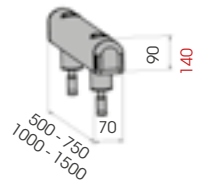

Guard Rails

GUARD RAIL 90

**QUICK
INSTALLATION
WITH
EXPANSION
SCREW**

**M16
GALVANISED STEEL**

ALTERNATIVE FIXING
HIGH RESISTANCE WITH RESIN

**M16
STAINLESS STEEL**

GR 90 500
750
1000
1500

Length 500 mm
Packing 4 pz / box

Length 750 / 1000 / 1500 mm
Packing 2 pz / box

Colour B M

Equipped with accessories

GR 90 2000
3000
4000

Length 2.000 / 3.000 / 4.000 mm
Packing 2 pz / box
Colour B M

Equipped with accessories