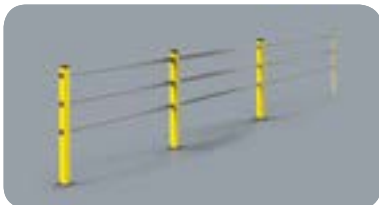

HAND RAIL 90

FAST AND EASY TO INSTALL

M12 GALVANISED STEEL

HR 90 1500x1150 MODULAR

Packing Colour **unpacked on pallet**
M

Equipped with accessories

HR 90 1500x1150 CORNER

Packing Colour **unpacked on pallet**
M