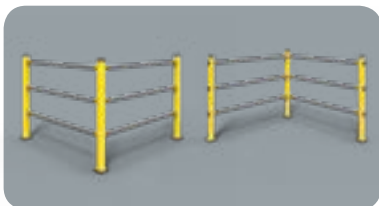

HAND RAIL 90

FAST AND EASY TO INSTALL

M12 GALVANISED STEEL

HR 90 1500x1150 MODULAR

Packing Colour **unpacked on pallet**
M

Equipped with accessories

HR 90 1500x1150 CORNER

Packing Colour **unpacked on pallet**
M