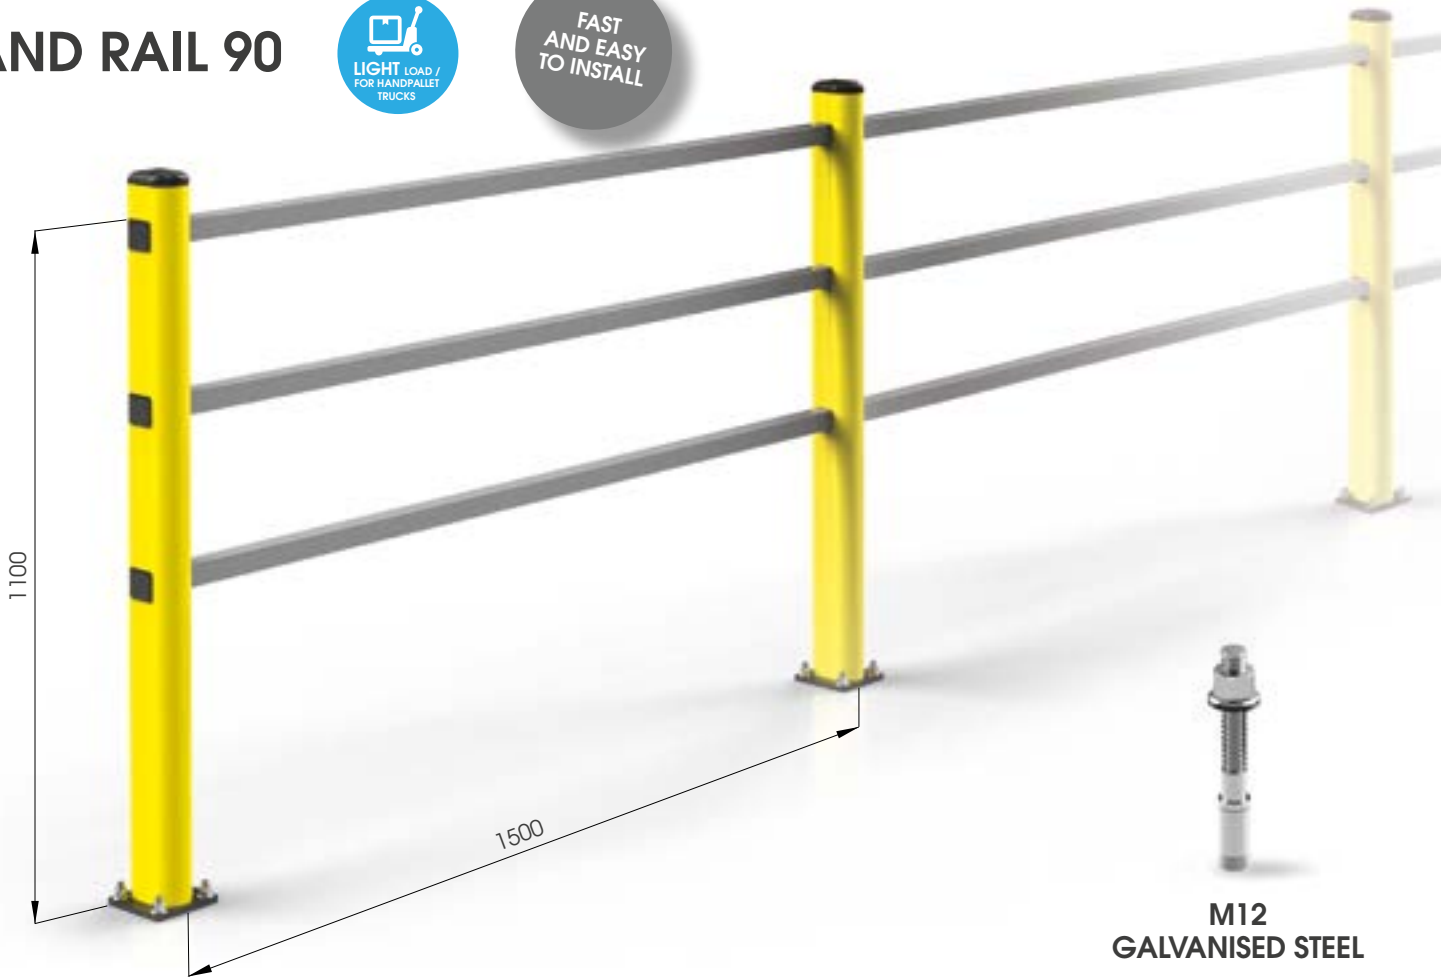

HAND RAIL 90

FAST AND EASY TO INSTALL

M12 GALVANISED STEEL

HR 90 1500x1150 MODULAR

Packing Colour **unpacked on pallet**
M

Equipped with accessories

HR 90 1500x1150 CORNER

Packing Colour **unpacked on pallet**
M