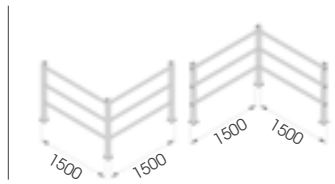

HAND RAIL 90

FAST AND EASY TO INSTALL

M12 GALVANISED STEEL

HR 90 1500x1150 MODULAR

Packing Colour **unpacked on pallet**
M

Equipped with accessories

HR 90 1500x1150 CORNER

Packing Colour **unpacked on pallet**
M