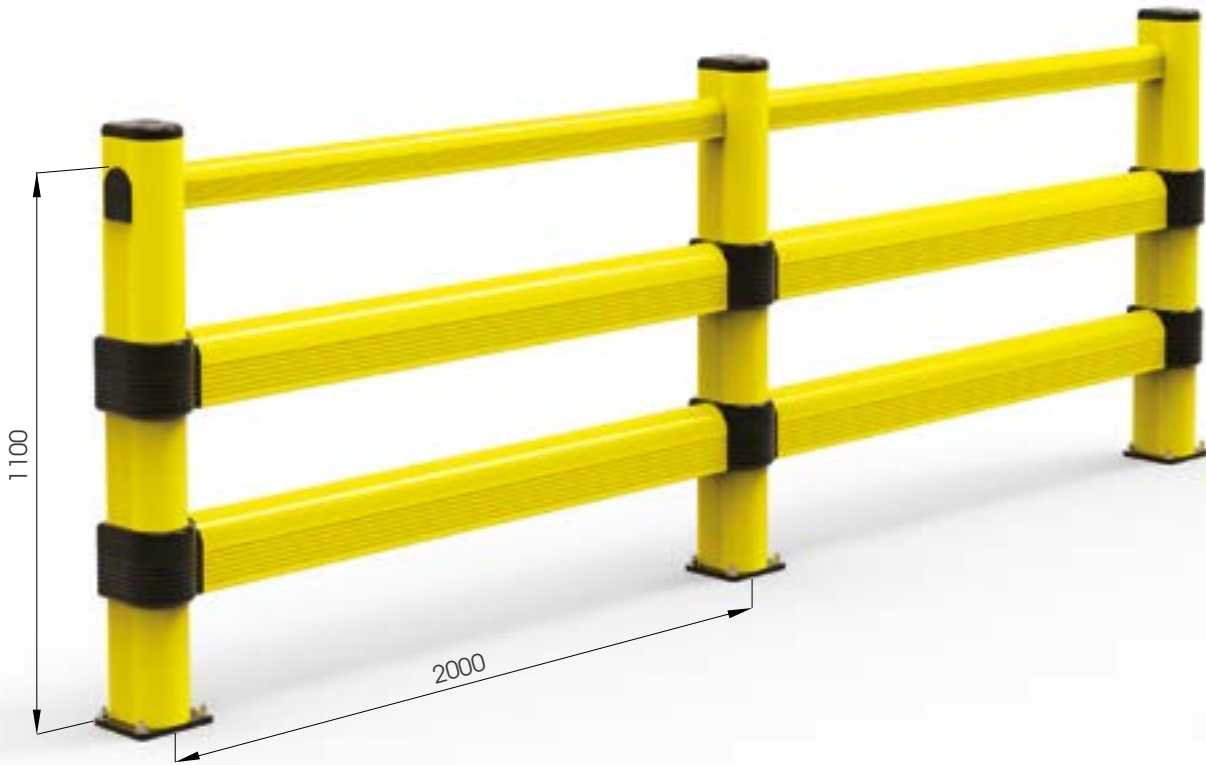

# LINK 150/2

DIFFERENT  
SIZES ON  
REQUEST

M12  
GALVANISED STEEL

LINK 150/2

Packing Colour **unpacked on pallet**  
Colour **M**

Equipped with accessories