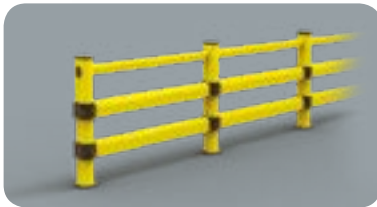

# LINK 150/2

DIFFERENT  
SIZES ON  
REQUEST

M12  
GALVANISED STEEL

LINK 150/2

Packing Colour **unpacked on pallet**  
Colour **M**

Equipped with accessories