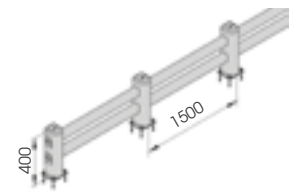

Rack end Barriers

SM

DIFFERENT
SIZES ON
REQUEST

FAST
AND EASY
TO INSTALL

SM 1500x400 MODULAR

Packing
Colour

Equipped with accessories

SM 1100x400

Length
Packing
Colour

Equipped with accessories