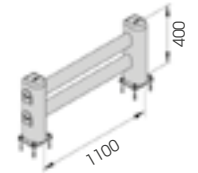

Rack end Barriers

SM

DIFFERENT
SIZES ON
REQUEST

FAST
AND EASY
TO INSTALL

SM 1500x400 MODULAR

Packing
Colour

Equipped with accessories

SM 1100x400

Length
Packing
Colour

Equipped with accessories