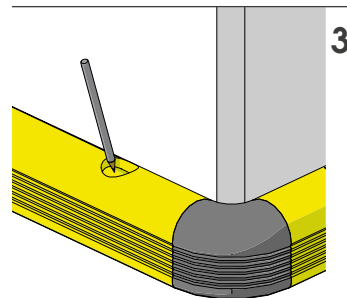

COPRO 150

ISTRUZIONI DI INSTALLAZIONE
ASSEMBLY INSTRUCTIONS

CHEMICAL
ANCHOR

Ø24 mm

WARNING*

The distance of installation depends
on speed and weight of vehicle

COLUMN

MIN 75mm*