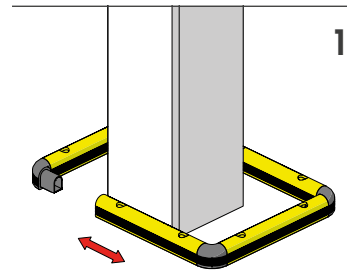

COPRO 150

ISTRUZIONI DI INSTALLAZIONE
ASSEMBLY INSTRUCTIONS

CHEMICAL
ANCHOR

Ø24 mm

WARNING*

The distance of installation depends
on speed and weight of vehicle

COLUMN

MIN 75mm*