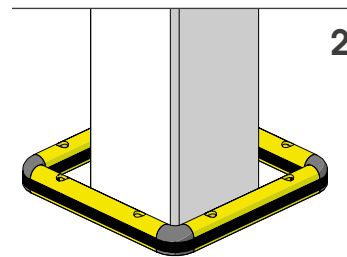

COPRO 150

ISTRUZIONI DI INSTALLAZIONE
ASSEMBLY INSTRUCTIONS

CHEMICAL
ANCHOR

Ø24 mm

WARNING*

The distance of installation depends
on speed and weight of vehicle

COLUMN

MIN 75mm*