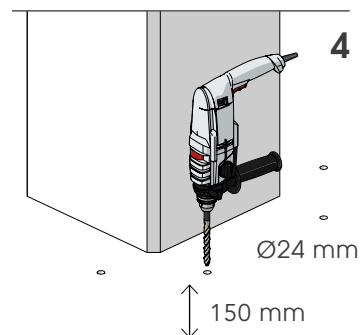

COPRO 150

ISTRUZIONI DI INSTALLAZIONE
ASSEMBLY INSTRUCTIONS

CHEMICAL
ANCHOR

Ø24 mm

WARNING*

The distance of installation depends
on speed and weight of vehicle

COLUMN

MIN 75mm*