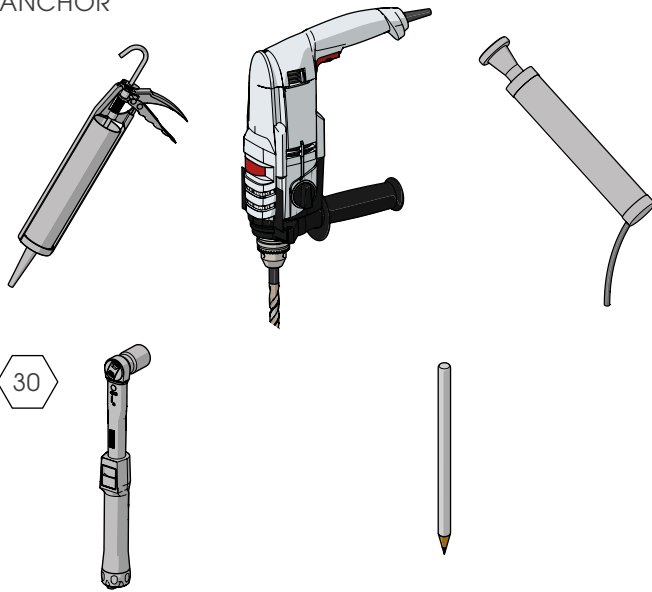

COPRO 150

ISTRUZIONI DI INSTALLAZIONE
ASSEMBLY INSTRUCTIONS

CHEMICAL
ANCHOR

Ø24 mm

WARNING*

The distance of installation depends
on speed and weight of vehicle

COLUMN

MIN 75mm*