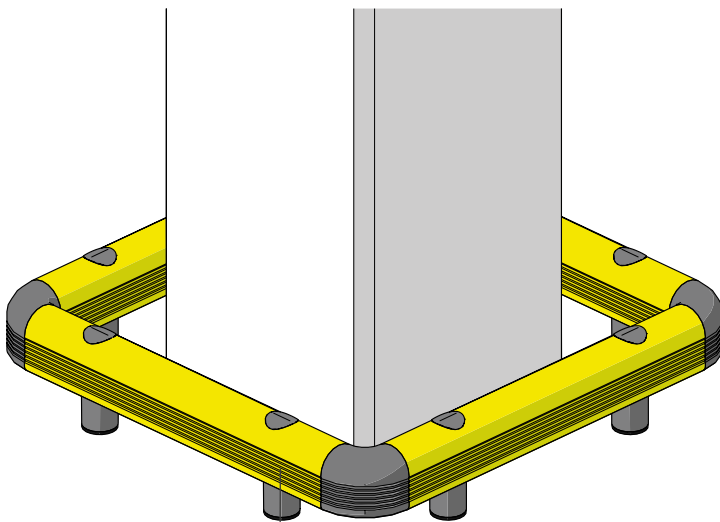

COPRO 150

ISTRUZIONI DI INSTALLAZIONE
ASSEMBLY INSTRUCTIONS

CHEMICAL
ANCHOR

Ø24 mm

WARNING*

The distance of installation depends
on speed and weight of vehicle

COLUMN

MIN 75mm*